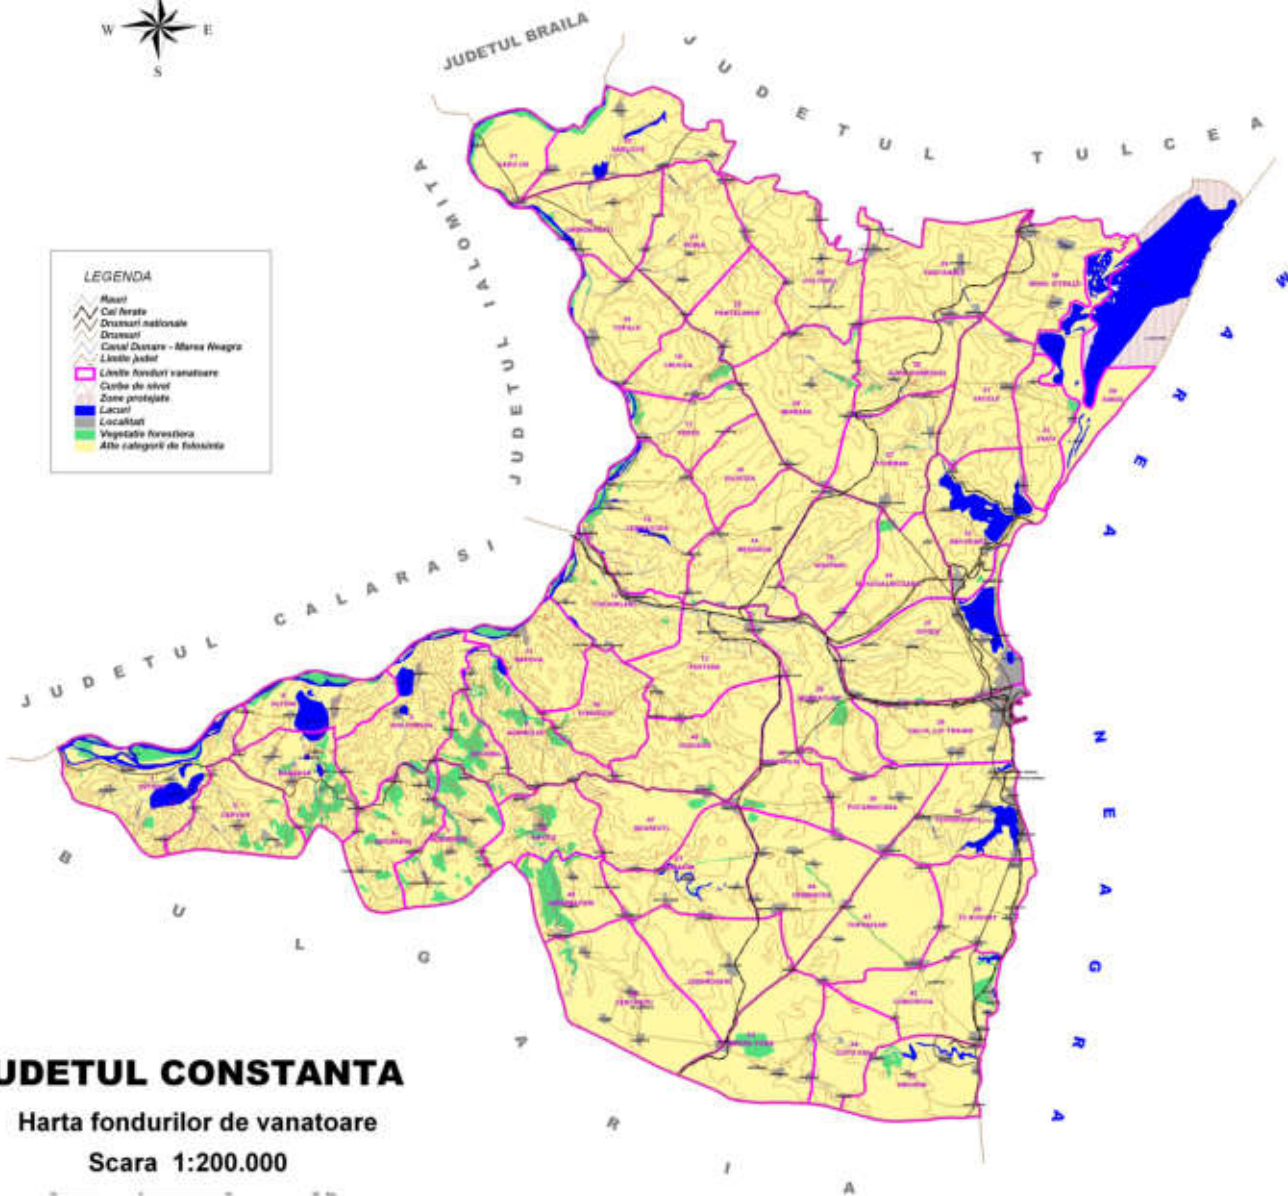

LEGENDA

	River
	National Road
	District
	Canal Danube - Marea Neagra
	County Boundary
	Boundary of hunting grounds
	Protected Area
	Lake
	Locality
	Forest Vegetation
	Other categories of forests

JUDETUL CONSTANTA

Harta fondurilor de vanatoare

Scara 1:200.000